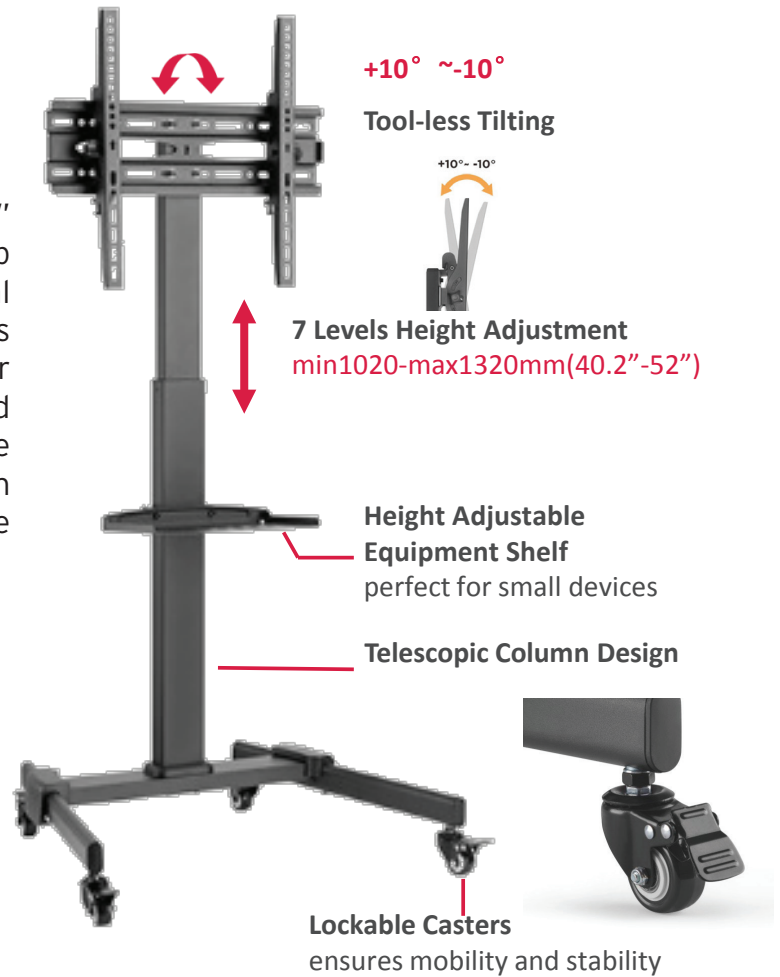

Richelieu ERGO

500MTVC90 Mobile TV Cart

The 500MTVC90 Mobile TV Cart fits most 32"-55" TV's. Its tool-less tiltable VESA plate can be tilted up and down 10° to position the screen for an optimal viewing experience. Quick-release spring lock allows for adjusting effortlessly to your desired height. Four lockable casters keep the TV Cart easy to move and protect the floor from scratches and scuffs while moving or stopping. An equipment shelf provides an extra storage for small devices. Its integrated cable management helps to create a clean appearance.

Integrated Cable Management
keeps everything organized

Quick-Release Spring Lock
effortless adjusting height

Features and Benefits

- Tool-less Tilt: allows for effortless positioning
- Quick-Release Spring Lock: adjusts height effortlessly
- Telescopic Column Design:
- Heavy-Duty Casters with Locking Mechanism: can be moved or secured as required
- Height Adjustable Equipment Shelf: provides more storage space for accessories
- Cable Management Integrated in Column: keeps cables concealed and organized