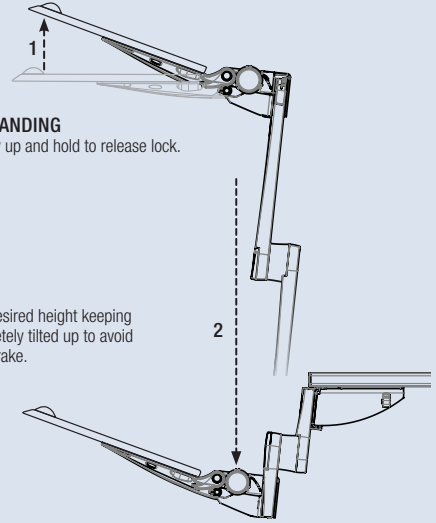

JAX

Keyboard Arm and Combos

500847XXX

The NEW JAX Sit to Stand is the most innovative keyboard arm in the market. It rises above the desk more than any other to allow typing standing up, and is supplied with a 21.75" fully storable track. The lift and lock mechanism allows the height to be set at any position throughout the range. Its low profile arm and tray head provide excellent knee clearance. With a sleek and ingenious design you can go from standing to sitting in seconds and leave a clear and organized desk at the end of the day.

Features	Benefits
A height adjustability range of 22" with 16" above the track and 6" below	The greatest range in the market for a keyboard arm, provides flexibility for the end user and allows for sit to stand capabilities
Low profile arm and tray head	Provide maximum leg room and comfort to the end user
Clear access to the tilt control knob	Allows an easy and comfortable adjustment
+10° to -15° of tilt	Allows end user to type at the most comfortable and ergonomically correct angle
Tilt indicator incorporated in an intelligently designed gauge	Provides visual aid while adjusting for a personal fit
Integrated cable management	Keeps cables organized and out of the way
Concealed hardware and Lift-n-Lock™ braking mechanism	Allow for less obstructions below the desk
6° Backward arm angle	Keeps the user close to work surface instead of invading the aisle
Leather feel knob	Maximum comfort and styling
Designed for disassembly & fully recyclable	Environmentally friendly product

SITTING TO STANDING
1. Lift front of tray up and hold to release lock.

2. Move arm to desired height keeping the tray completely tilted up to avoid dragging the brake.

MAXIMUM ELBOW TO ELBOW WIDTH

Combo Trays

Model	Height Range	Tilt	Length	Finish	Weight
50084792190	-6" / +16"	+10° / -15°	21.89"	Black	8.2 lbs
Combo					
5008479C1	504204100				
5008479C2	504205100				
5008479C3	5004227100				

☎ 1-866-440-0448