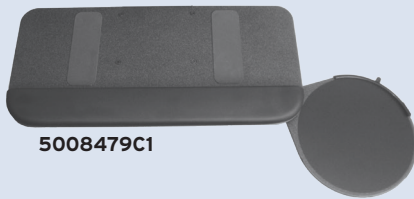

JAX

Keyboard Arm and Combos

500847XXX

The NEW JAX Sit to Stand is the most innovative keyboard arm in the market. It rises above the desk more than any other to allow typing standing up, and is supplied with a 21.75" fully storable track. The lift and lock mechanism allows the height to be set at any position throughout the range. Its low profile arm and tray head provide excellent knee clearance. With a sleek and ingenious design you can go from standing to sitting in seconds and leave a clear and organized desk at the end of the day.

Features	Benefits
A height adjustability range of 22" with 16" above the track and 6" below	The greatest range in the market for a keyboard arm, provides flexibility for the end user and allows for sit to stand capabilities
Low profile arm and tray head	Provide maximum leg room and comfort to the end user
Clear access to the tilt control knob	Allows an easy and comfortable adjustment
+10° to -15° of tilt	Allows end user to type at the most comfortable and ergonomically correct angle
Tilt indicator incorporated in an intelligently designed gauge	Provides visual aid while adjusting for a personal fit
Integrated cable management	Keeps cables organized and out of the way
Concealed hardware and Lift-n-Lock™ braking mechanism	Allow for less obstructions below the desk
6° Backward arm angle	Keeps the user close to work surface instead of invading the aisle
Leather feel knob	Maximum comfort and styling
Designed for disassembly & fully recyclable	Environmentally friendly product

SITTING TO STANDING
1. Lift front of tray up and hold to release lock.

2. Move arm to desired height keeping the tray completely tilted up to avoid dragging the brake.

MAXIMUM ELBOW TO ELBOW WIDTH

Combo Trays

Model	Height Range	Tilt	Length	Finish	Weight
50084792190	-6" / +16"	+10° / -15°	21.89"	Black	8.2 lbs
Combo					
5008479C1	504204100				
5008479C2	504205100				
5008479C3	5004227100				

☎ 1-866-440-0448