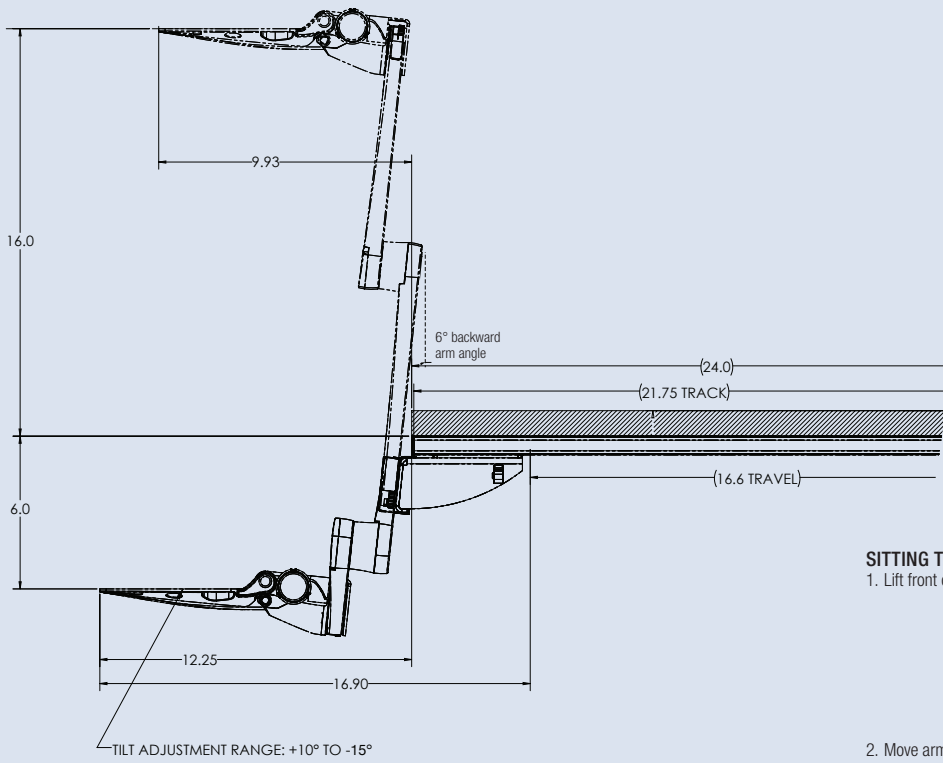

JAX

Keyboard Arm and Combos

500847XXX

The NEW JAX Sit to Stand is the most innovative keyboard arm in the market. It rises above the desk more than any other to allow typing standing up, and is supplied with a 21.75" fully storable track. The lift and lock mechanism allows the height to be set at any position throughout the range. Its low profile arm and tray head provide excellent knee clearance. With a sleek and ingenious design you can go from standing to sitting in seconds and leave a clear and organized desk at the end of the day.

Features	Benefits
A height adjustability range of 22" with 16" above the track and 6" below	The greatest range in the market for a keyboard arm, provides flexibility for the end user and allows for sit to stand capabilities
Low profile arm and tray head	Provide maximum leg room and comfort to the end user
Clear access to the tilt control knob	Allows an easy and comfortable adjustment
+10° to -15° of tilt	Allows end user to type at the most comfortable and ergonomically correct angle
Tilt indicator incorporated in an intelligently designed gauge	Provides visual aid while adjusting for a personal fit
Integrated cable management	Keeps cables organized and out of the way
Concealed hardware and Lift-n-Lock™ braking mechanism	Allow for less obstructions below the desk
6° Backward arm angle	Keeps the user close to work surface instead of invading the aisle
Leather feel knob	Maximum comfort and styling
Designed for disassembly & fully recyclable	Environmentally friendly product

SITTING TO STANDING
1. Lift front of tray up and hold to release lock.

2. Move arm to desired height keeping the tray completely tilted up to avoid dragging the brake.

MAXIMUM ELBOW TO ELBOW WIDTH

Combo Trays

Model	Height Range	Tilt	Length	Finish	Weight
50084792190	-6" / +16"	+10° / -15°	21.89"	Black	8.2 lbs
Combo					
5008479C1	504204100				
5008479C2	504205100				
5008479C3	5004227100				

☎ 1-866-440-0448