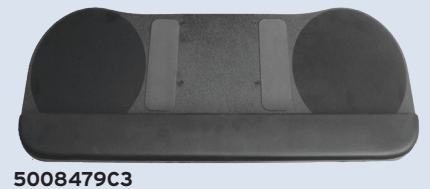

JAX

Keyboard Arm and Combos

500847XXX

The NEW JAX Sit to Stand is the most innovative keyboard arm in the market. It rises above the desk more than any other to allow typing standing up, and is supplied with a 21.75" fully storable track. The lift and lock mechanism allows the height to be set at any position throughout the range. Its low profile arm and tray head provide excellent knee clearance. With a sleek and ingenious design you can go from standing to sitting in seconds and leave a clear and organized desk at the end of the day.

Features	Benefits
A height adjustability range of 22" with 16" above the track and 6" below	The greatest range in the market for a keyboard arm, provides flexibility for the end user and allows for sit to stand capabilities
Low profile arm and tray head	Provide maximum leg room and comfort to the end user
Clear access to the tilt control knob	Allows an easy and comfortable adjustment
+10° to -15° of tilt	Allows end user to type at the most comfortable and ergonomically correct angle
Tilt indicator incorporated in an intelligently designed gauge	Provides visual aid while adjusting for a personal fit
Integrated cable management	Keeps cables organized and out of the way
Concealed hardware and Lift-n-Lock™ braking mechanism	Allow for less obstructions below the desk
6° Backward arm angle	Keeps the user close to work surface instead of invading the aisle
Leather feel knob	Maximum comfort and styling
Designed for disassembly & fully recyclable	Environmentally friendly product

SITTING TO STANDING
1. Lift front of tray up and hold to release lock.

2. Move arm to desired height keeping the tray completely tilted up to avoid dragging the brake.

MAXIMUM ELBOW TO ELBOW WIDTH

Combo Trays

Model	Height Range	Tilt	Length	Finish	Weight
50084792190	-6" / +16"	+10° / -15°	21.89"	Black	8.2 lbs
Combo					
5008479C1	504204100				
5008479C2	504205100				
5008479C3	5004227100				

☎ 1-866-440-0448