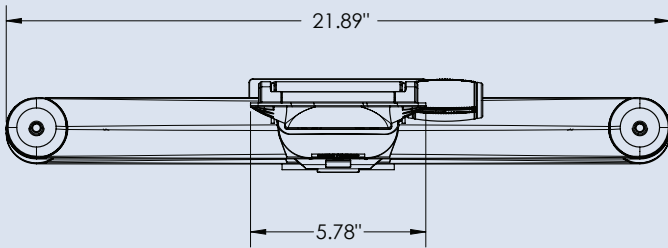

JAX

Keyboard Arm and Combos

500847XXX

The NEW JAX Sit to Stand is the most innovative keyboard arm in the market. It rises above the desk more than any other to allow typing standing up, and is supplied with a 21.75" fully storable track. The lift and lock mechanism allows the height to be set at any position throughout the range. Its low profile arm and tray head provide excellent knee clearance. With a sleek and ingenious design you can go from standing to sitting in seconds and leave a clear and organized desk at the end of the day.

Features	Benefits
A height adjustability range of 22" with 16" above the track and 6" below	The greatest range in the market for a keyboard arm, provides flexibility for the end user and allows for sit to stand capabilities
Low profile arm and tray head	Provide maximum leg room and comfort to the end user
Clear access to the tilt control knob	Allows an easy and comfortable adjustment
+10° to -15° of tilt	Allows end user to type at the most comfortable and ergonomically correct angle
Tilt indicator incorporated in an intelligently designed gauge	Provides visual aid while adjusting for a personal fit
Integrated cable management	Keeps cables organized and out of the way
Concealed hardware and Lift-n-Lock™ braking mechanism	Allow for less obstructions below the desk
6° Backward arm angle	Keeps the user close to work surface instead of invading the aisle
Leather feel knob	Maximum comfort and styling
Designed for disassembly & fully recyclable	Environmentally friendly product

SITTING TO STANDING
1. Lift front of tray up and hold to release lock.

2. Move arm to desired height keeping the tray completely tilted up to avoid dragging the brake.

MAXIMUM ELBOW TO ELBOW WIDTH

Combo Trays

Model	Height Range	Tilt	Length	Finish	Weight
50084792190	-6" / +16"	+10° / -15°	21.89"	Black	8.2 lbs
Combo					
5008479C1	504204100				
5008479C2	504205100				
5008479C3	5004227100				

☎ 1-866-440-0448