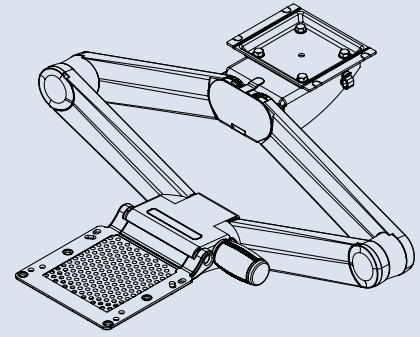

JAX

Keyboard Arm and Combos

500847XXX

The NEW JAX Sit to Stand is the most innovative keyboard arm in the market. It rises above the desk more than any other to allow typing standing up, and is supplied with a 21.75" fully storable track. The lift and lock mechanism allows the height to be set at any position throughout the range. Its low profile arm and tray head provide excellent knee clearance. With a sleek and ingenious design you can go from standing to sitting in seconds and leave a clear and organized desk at the end of the day.

Features	Benefits
A height adjustability range of 22" with 16" above the track and 6" below	The greatest range in the market for a keyboard arm, provides flexibility for the end user and allows for sit to stand capabilities
Low profile arm and tray head	Provide maximum leg room and comfort to the end user
Clear access to the tilt control knob	Allows an easy and comfortable adjustment
+10° to -15° of tilt	Allows end user to type at the most comfortable and ergonomically correct angle
Tilt indicator incorporated in an intelligently designed gauge	Provides visual aid while adjusting for a personal fit
Integrated cable management	Keeps cables organized and out of the way
Concealed hardware and Lift-n-Lock™ braking mechanism	Allow for less obstructions below the desk
6° Backward arm angle	Keeps the user close to work surface instead of invading the aisle
Leather feel knob	Maximum comfort and styling
Designed for disassembly & fully recyclable	Environmentally friendly product

SITTING TO STANDING
1. Lift front of tray up and hold to release lock.

2. Move arm to desired height keeping the tray completely tilted up to avoid dragging the brake.

MAXIMUM ELBOW TO ELBOW WIDTH

Combo Trays