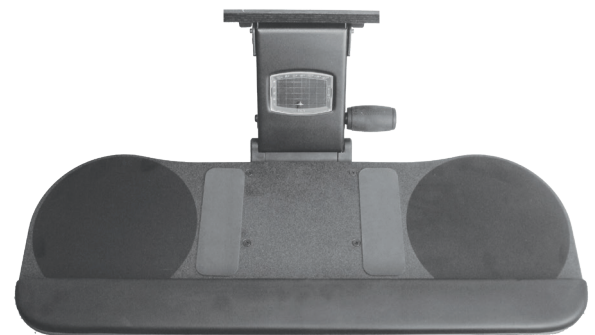

KEYBOARD ARM + SLIDE-OUT MOUSE TRAY, HORIZONTAL ADJUSTMENT

50420890 Tray & 50074382190 Arm COMBO

- Dimensions: 26 5/8" x 10 7/8" (676 mm x 276 mm)
- Easy slide-out mouse tray with horizontal adjustment
- 5 1/2" (140 mm) neck with a Teflon glide track
- Made from 100% recycled materials
- Material: steel/plastic

No.	Color
5007438C4	Black