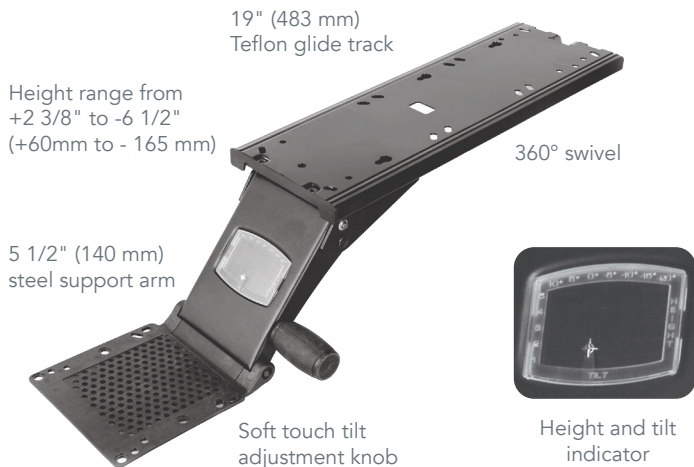

## KEYBOARD ARM & TRAY COMBOS

Our most popular Trays with our #1 selling Arm, in one box with a single part number!

19" (483 mm)  
Teflon glide track

Height range from  
+2 3/8" to -6 1/2"  
(+60mm to - 165 mm)

360° swivel

5 1/2" (140 mm)  
steel support arm

Soft touch tilt  
adjustment knob

Height and tilt  
indicator

### ADVANTAGES AND BENEFITS

- The "Ultra MOMENTUM" articulating keyboard arm incorporates dial knob technology for easy tilt adjustment from -20° to +10°, providing users with optimum comfort
- Features Lift-N-Lock™ technology for effortless height adjustment from +2 3/8" to -6 1/2", from top of track, ensuring the easiest, most comfortable and convenient arm for use in office environments
- Features height and tilt indicators to enhance ease of use.
- Available in a 5 1/2" neck with a Teflon Glide Track