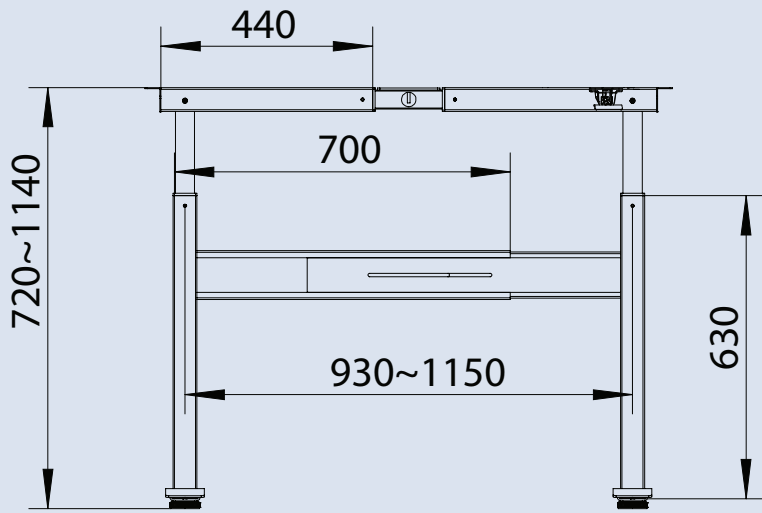

## SUDO SERIES Pneumatic Base 5007885XXX

The Sudo series is a light weight pneumatic base. Perfect for the user with minimal desk clutter who wants to sit and stand throughout the day. The Sudo pneumatic base will easily free float a work surface with the following laptop, phone and desk lamp along with your day to day paper work!

\* Top not included

No.	Finish
500788590	BLACK
500788530	WHITE
5007885100	GRAY

- Overall base width: 43" to 52" (1092 to 1321 mm)
- Work surface width: 47" to 59" (1194 to 1499 mm)
- Gas pressure: 120 N