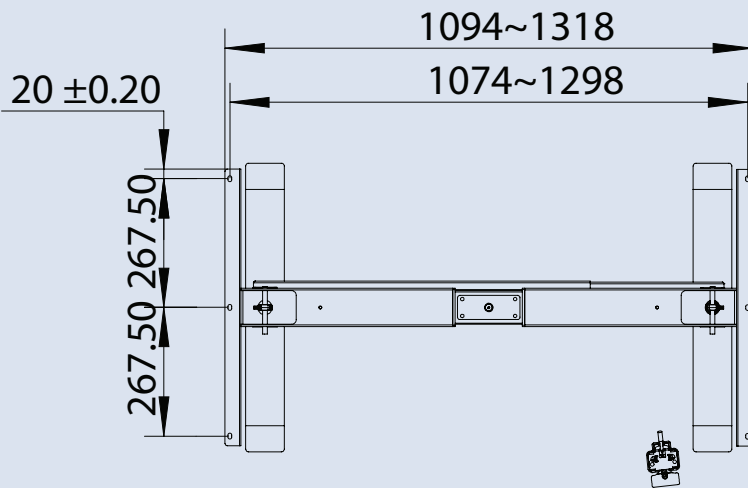

## SUDO SERIES Pneumatic Base 5007885XXX

The Sudo series is a light weight pneumatic base. Perfect for the user with minimal desk clutter who wants to sit and stand throughout the day. The Sudo pneumatic base will easily free float a work surface with the following laptop, phone and desk lamp along with your day to day paper work!

\* Top not included

No.	Finish
500788590	BLACK
500788530	WHITE
5007885100	GRAY

- Overall base width: 43" to 52" (1092 to 1321 mm)
- Work surface width: 47" to 59" (1194 to 1499 mm)
- Gas pressure: 120 N