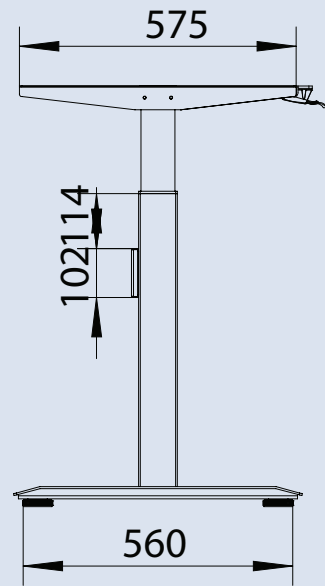

## SUDO SERIES Pneumatic Base 5007885XXX

The Sudo series is a light weight pneumatic base. Perfect for the user with minimal desk clutter who wants to sit and stand throughout the day. The Sudo pneumatic base will easily free float a work surface with the following laptop, phone and desk lamp along with your day to day paper work!

\* Top not included

No.	Finish
500788590	BLACK
500788530	WHITE
5007885100	GRAY

- Overall base width: 43" to 52" (1092 to 1321 mm)
- Work surface width: 47" to 59" (1194 to 1499 mm)
- Gas pressure: 120 N