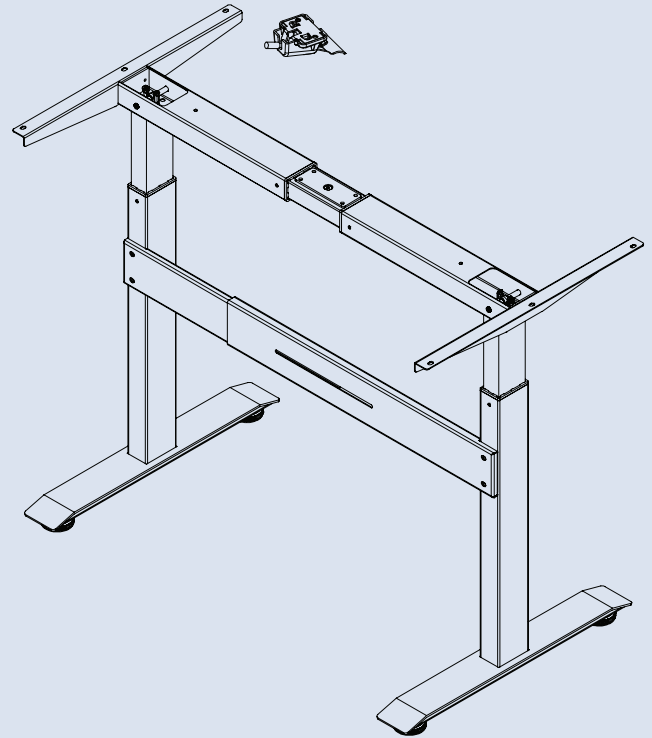

## SUDO SERIES Pneumatic Base 5007885XXX

The Sudo series is a light weight pneumatic base. Perfect for the user with minimal desk clutter who wants to sit and stand throughout the day. The Sudo pneumatic base will easily free float a work surface with the following laptop, phone and desk lamp along with your day to day paper work!

\* Top not included

No.	Finish
500788590	BLACK
500788530	WHITE
5007885100	GRAY

- Overall base width: 43" to 52" (1092 to 1321 mm)
- Work surface width: 47" to 59" (1194 to 1499 mm)
- Gas pressure: 120 N