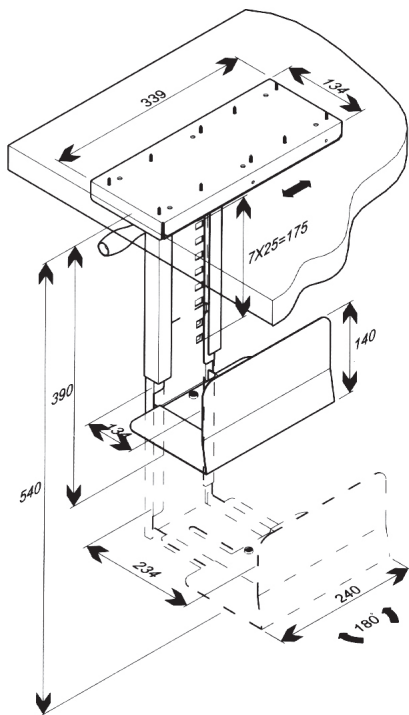

# ECONO SLIDE & SWIVEL CPU HOLDER

Adjustable  
to fit multiple  
CPU sizes

## ECONO SLIDE & SWIVEL CPU HOLDER

### ADVANTAGES AND BENEFITS

- Mounts CPU horizontally under desk to save space
- Adjustable height: 15 11/32" to 21 1/4" (390 to 540 mm)
- Adjustable width: 5 1/4" to 9 1/4" (133 to 235 mm)
- Depth: 13 5/16" (338 mm)
- 90° to 180° swivel
- Load capacity: 66 lb (29.9 kg)
- Finish: Black